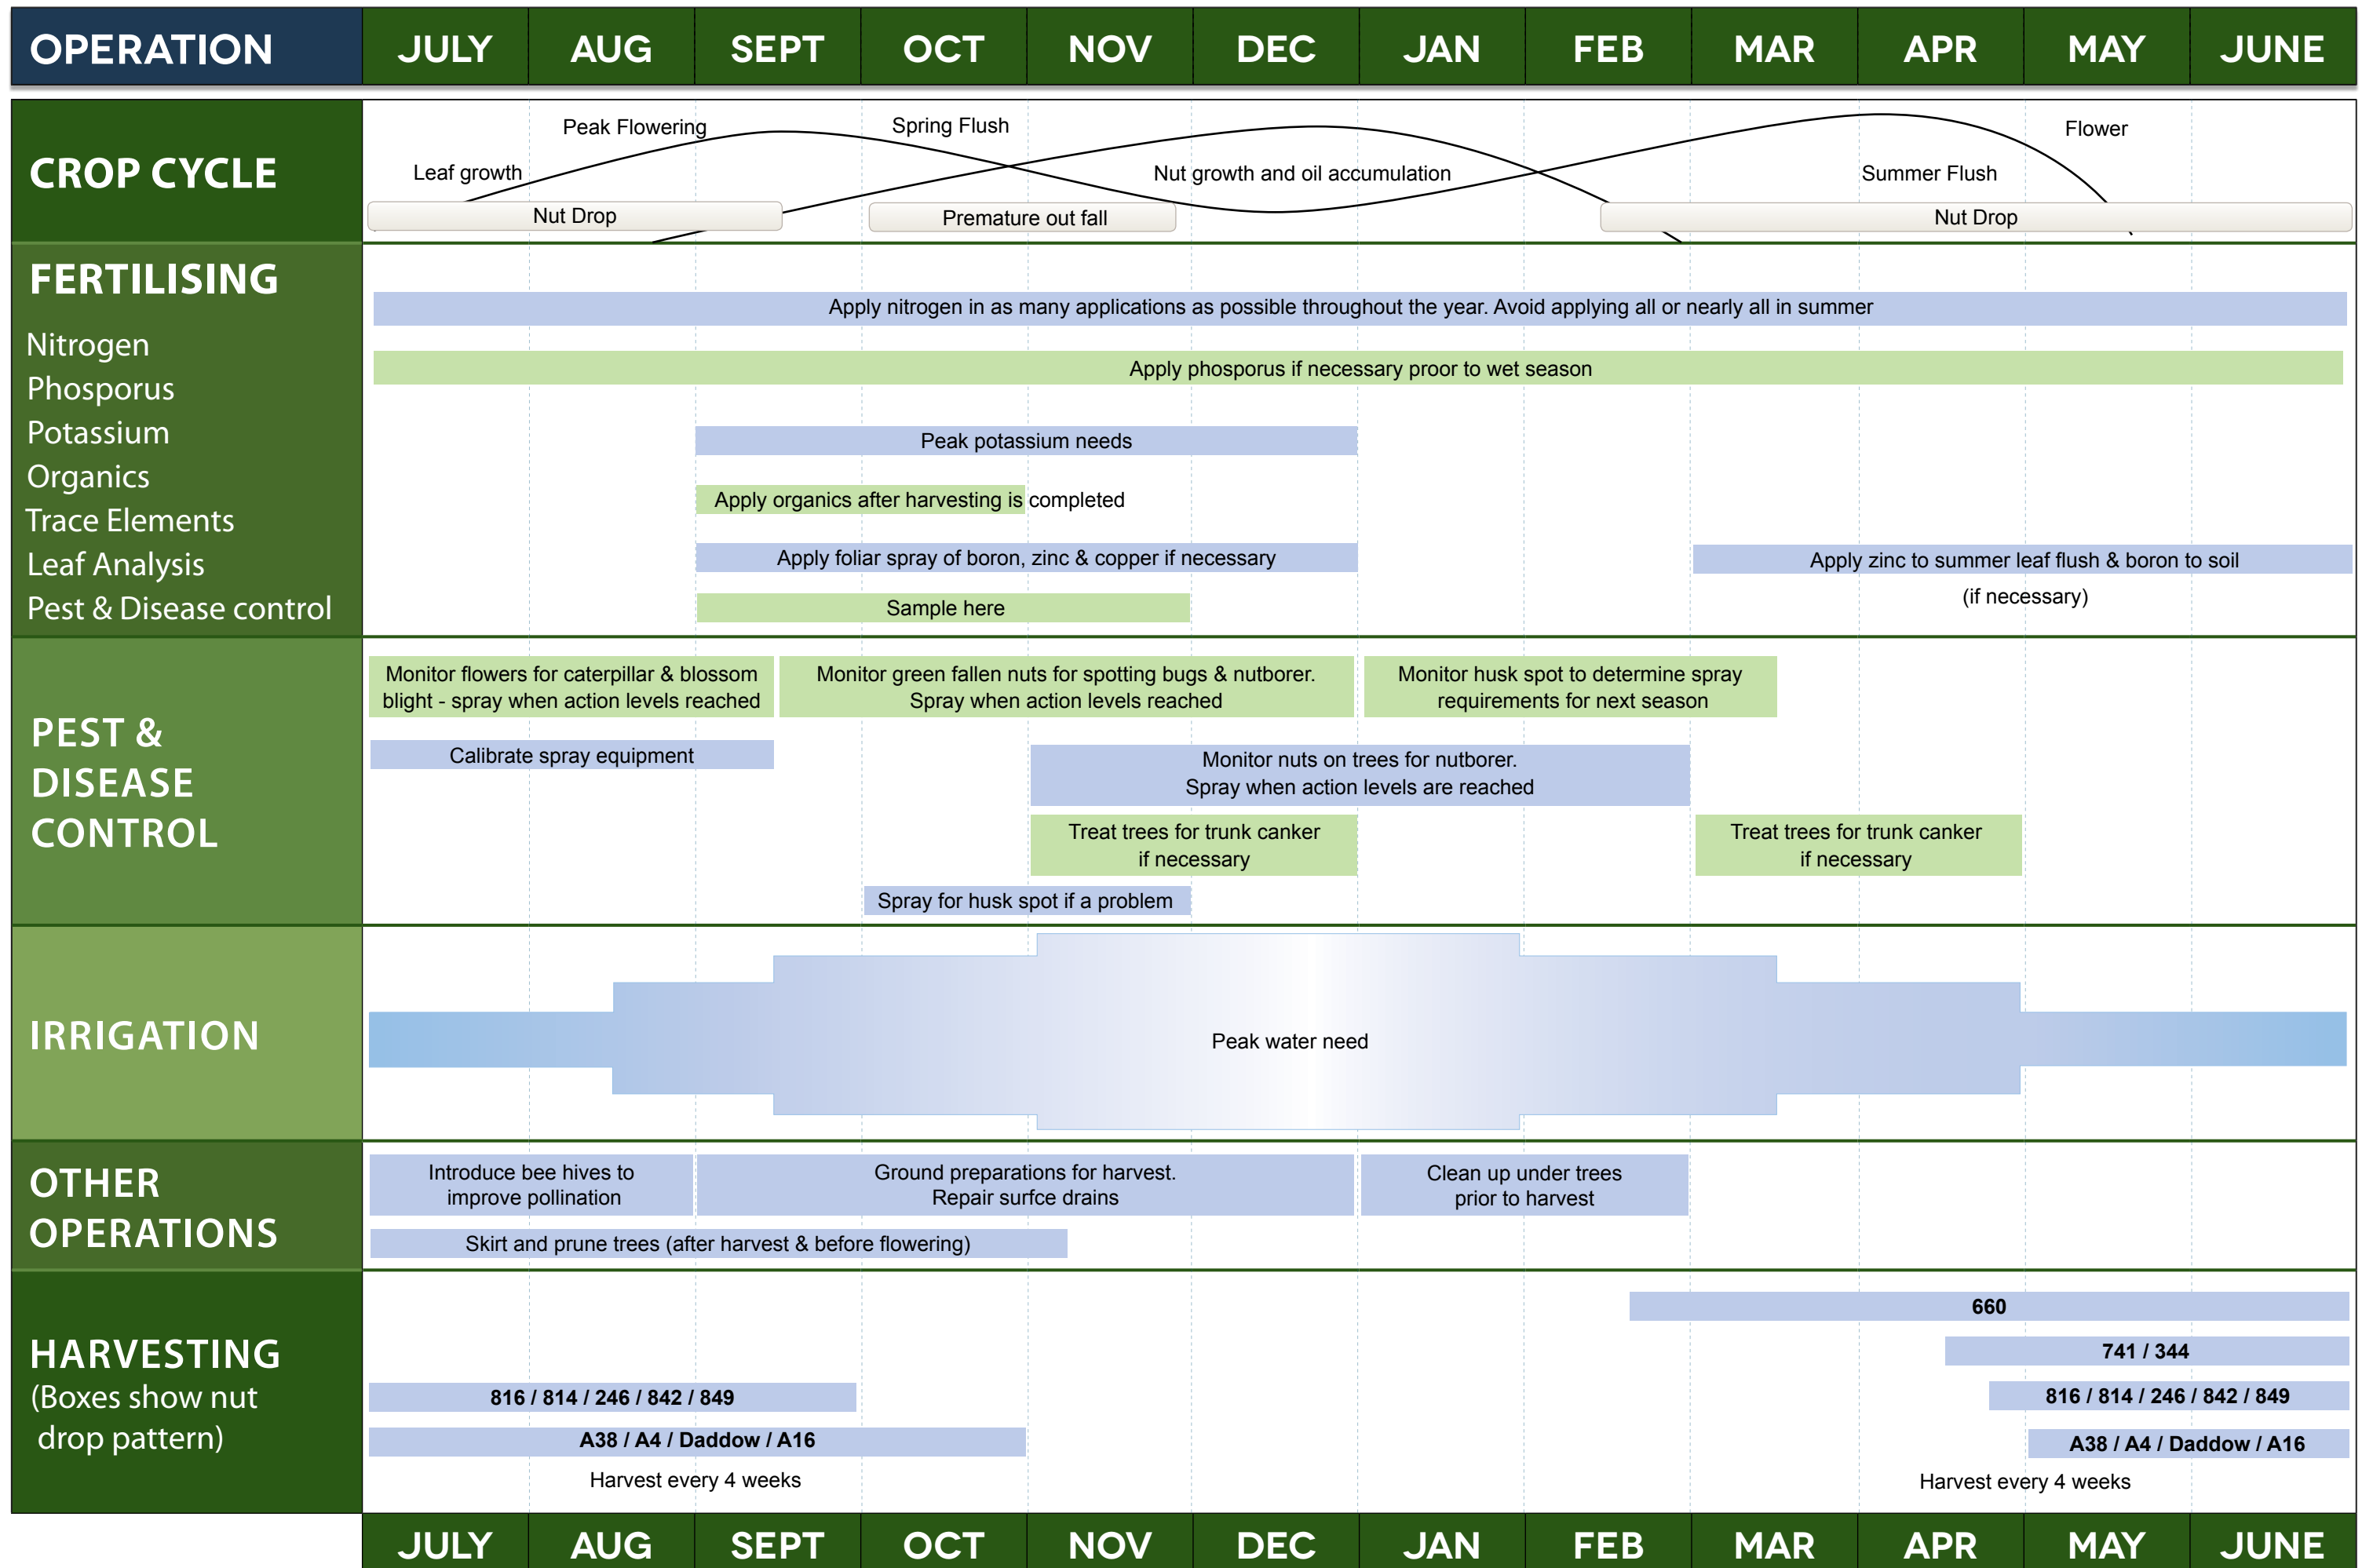

Macadamia Management Calendar

Cane Management Calendar

CROP CLASS	OPERATION	SEPT	OCT	NOV	DEC	JAN	FEB	MAR	APR	MAY	JUN	JUL	AUG	
PLANT CANE	PLANTING AND EARLY GROWTH	Cane planting season			Cane reaches 'out of hand stage' - too tall to get machinery over						Ground prepared for planting. M1 mud amendments applied if required			
	FERTILISING	Planting mix applied during planting operation - usually a N.P.K mix or N, P mix			Bluk of nitrogen fertiliser applied to established cane. Usually urea.				Soil test for fertiliser recommendations.					
	PEST & DISEASE CONTROL	Fungicide & insecticide applied to setts at planting			Spray for pests as required. Usually only in response to pest outbreak.			Cane to be used as planting material checked and tested for diseases.						
	WEED CONTROL	Weeds controlled by herbicides and/or mechanical cultivation. Continues up to 'out of hand stage'. For herbicides a minimum of two sprayings.												
	OTHER OPERATIONS	Slashing/spraying operations on headlands and drains to control weeds.												
	HARVESTING	Harvesting commences around mid June and continues to around mid December (approx. 24 week harvest season).												
RATOONS	WEEDS	Boom spray with recommended pre-emergent & knockdown chemicals before 4 leaf stage; at 'out of hand stage' use directed spray with knockdown/pre-emergent chemicals. Mechanical clutivation is an alternative option.												
	FERTISLING	A single (or split) application of nitrogen fertiliser (eg.Urea) applied after previous crop harvested. In some cases an N.P.K. mix or an N. S mix may be used.												
	PEST & DISEASE CONTROL	Spray for pests as required. Usually only in response to pest outbreak.						Cane to be used as planting material check/tested for disease						
SOY BEAN FALLOW		Ploughout old cane ratoons		Plant soybean					Harvest soybean		Prepare ground for cane.			
		SEPT	OCT	NOV	DEC	JAN	FEB	MAR	APR	MAY	JUN	JUL	AUG	